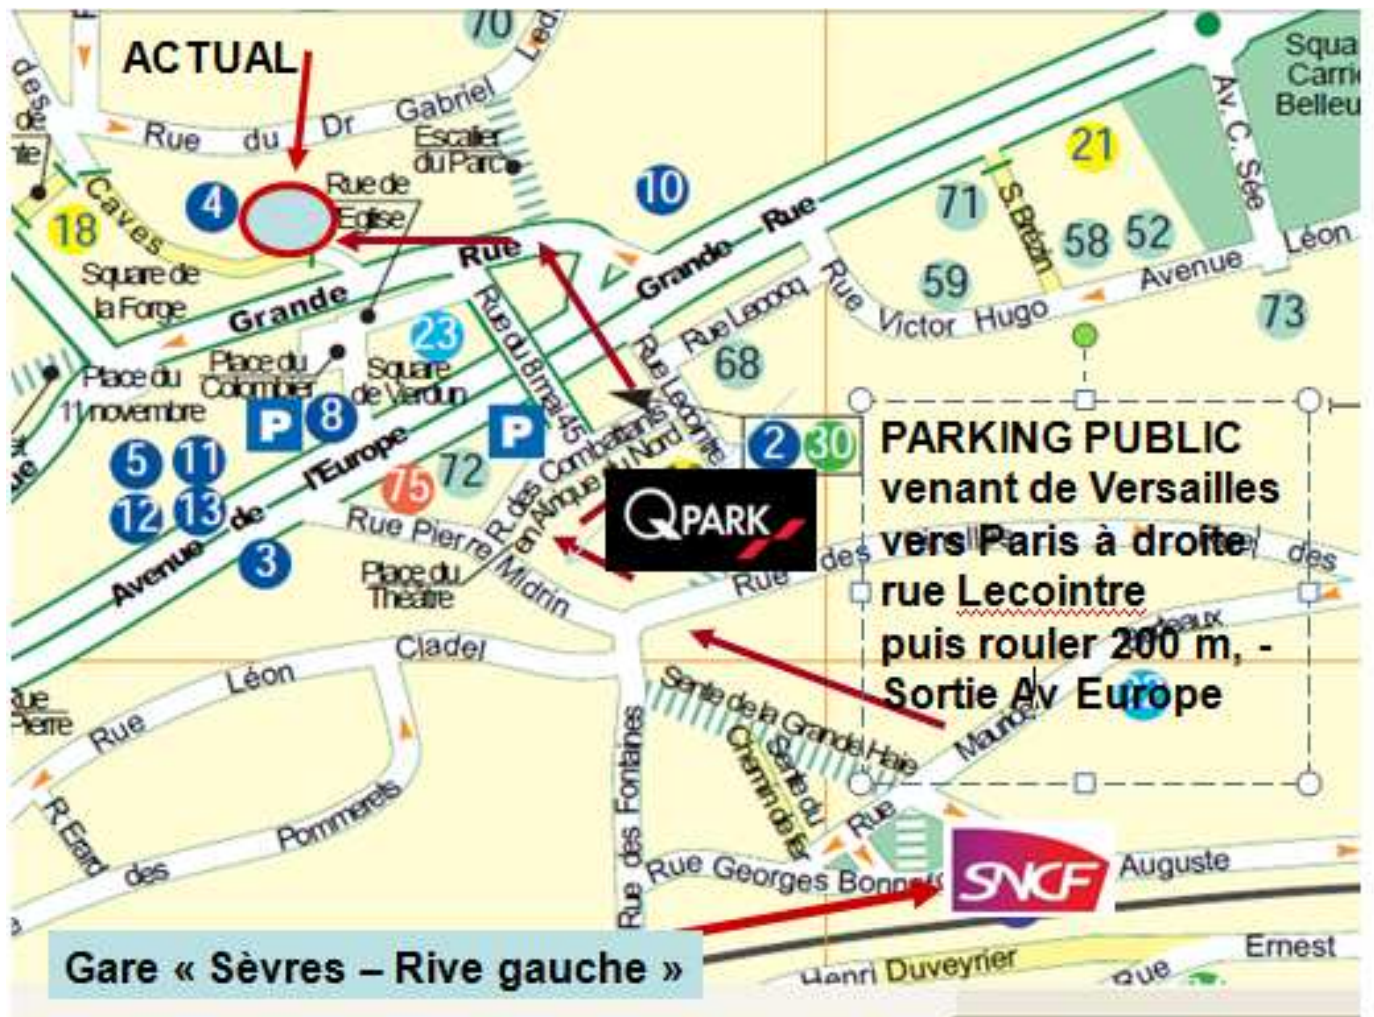

Directions to Actual Public Relations – 86 Grande Rue – 92310 Sèvres –  
Tel. +33 (0)1 41 10 41 10 – [www.actual.fr](http://www.actual.fr)

Our premises are located 2 miles West of Paris by Porte de St Cloud heading to Versailles

T2 Tramway line (Issy-La Défense) : station « Musée de Sèvres » at 0.7 mile– Take Bus 171 that also departs at subway Line 9 “Pont de Sèvres” terminus exit in Boulogne.

Railway : Line Paris St Lazare - La Défense - Versailles Rive droite

Railway : Line Paris Montparnasse - Versailles Chantiers