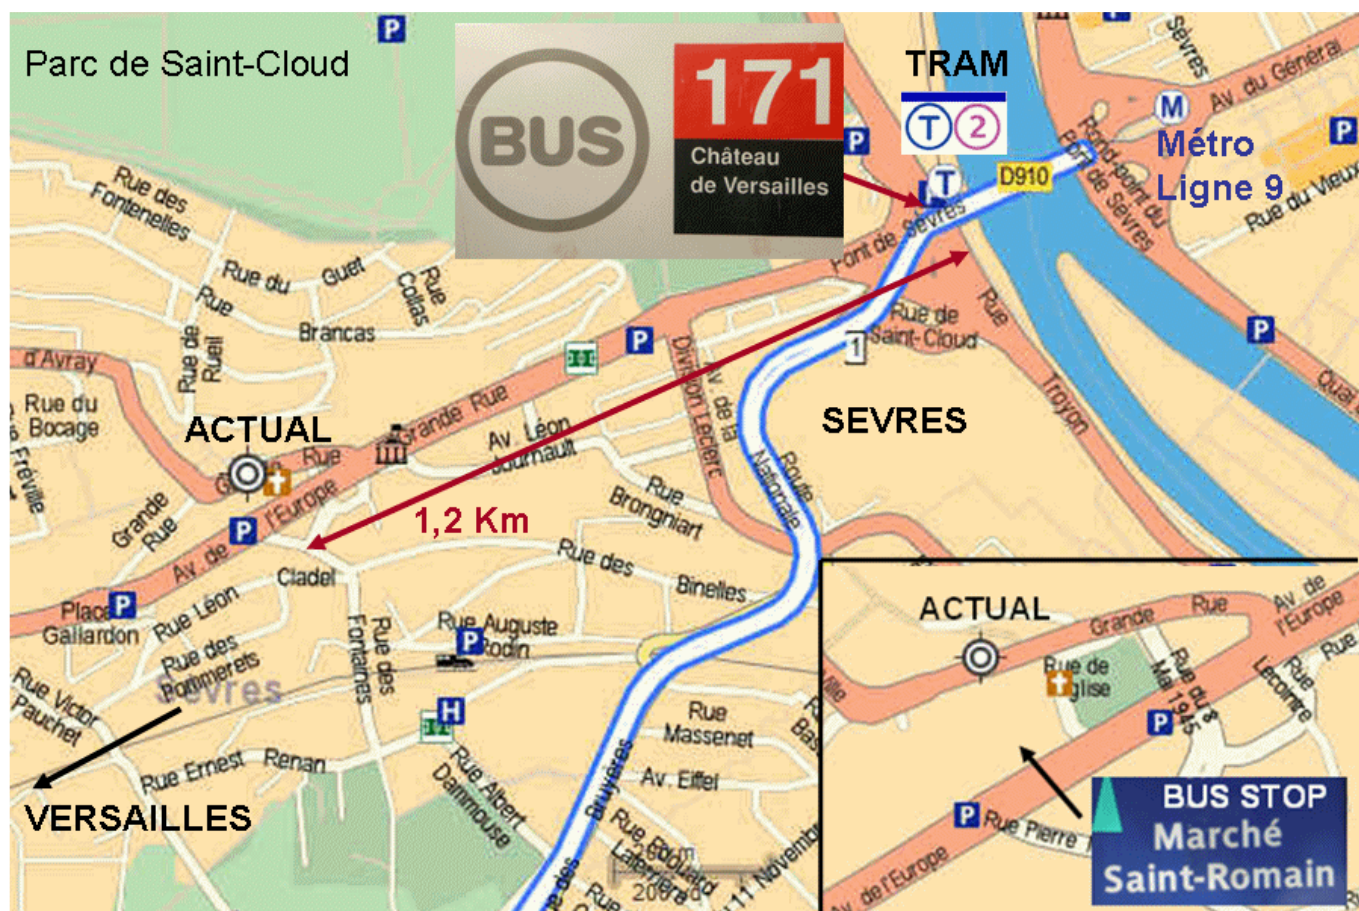

Directions to Actual Public Relations – 86 Grande Rue – 92310 Sèvres –  
Tel. +33 (0)1 41 10 41 10 – [www.actual.fr](http://www.actual.fr)

Our premises are located 2 miles West of Paris by Porte de St Cloud heading to Versailles

T2 Tramway line (Issy-La Défense) : station « Musée de Sèvres » at 0.7 mile– Take Bus 171 that also departs at subway Line 9 “Pont de Sèvres” terminus exit in Boulogne.

Railway : Line Paris St Lazare - La Défense - Versailles Rive droite

Railway : Line Paris Montparnasse - Versailles Chantiers