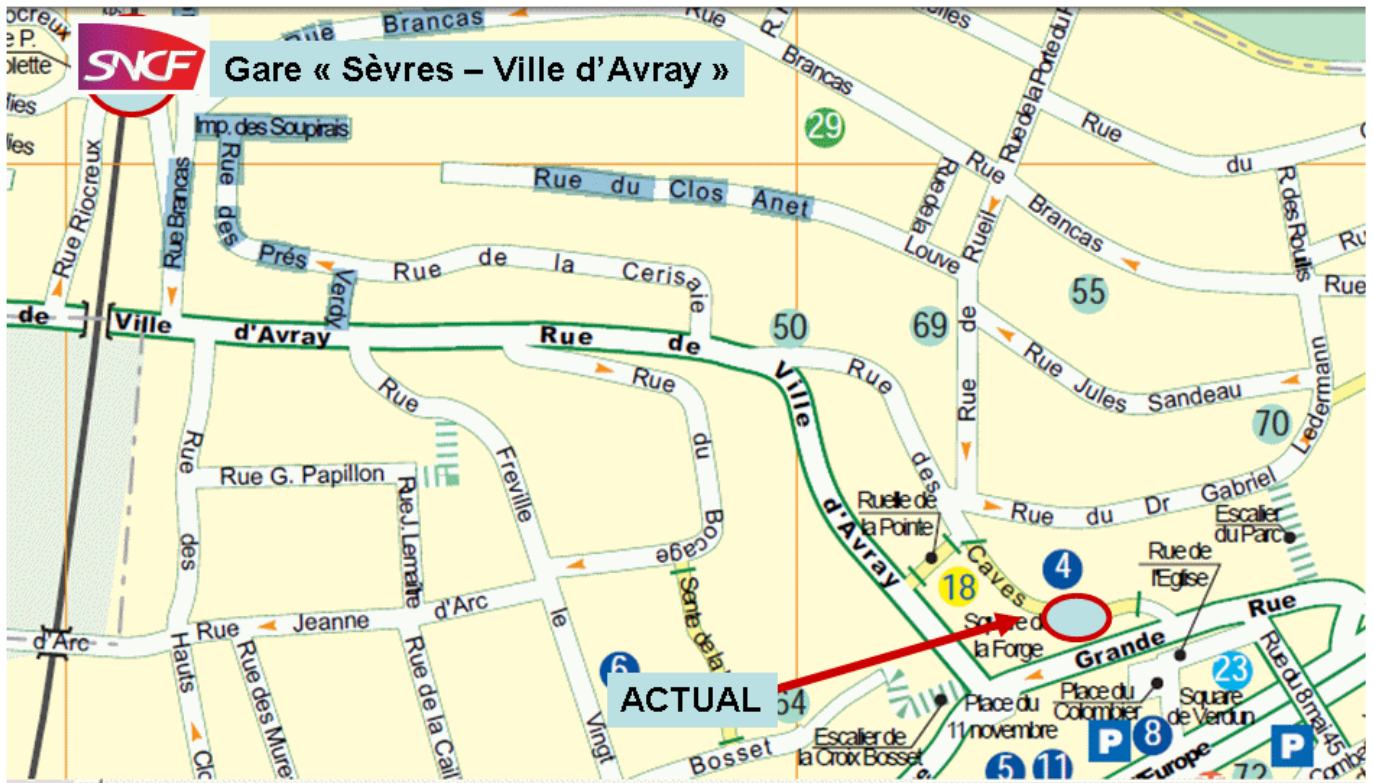

Directions to Actual Public Relations – 86 Grande Rue – 92310 Sèvres –  
Tel. +33 (0)1 41 10 41 10 – [www.actual.fr](http://www.actual.fr)

Our premises are located 2 miles West of Paris by Porte de St Cloud heading to Versailles

T2 Tramway line (Issy-La Défense) : station « Musée de Sèvres » at 0.7 mile– Take Bus 171 that also departs at subway Line 9 “Pont de Sèvres” terminus exit in Boulogne.

Railway : Line Paris St Lazare - La Défense - Versailles Rive droite

Railway : Line Paris Montparnasse - Versailles Chantiers